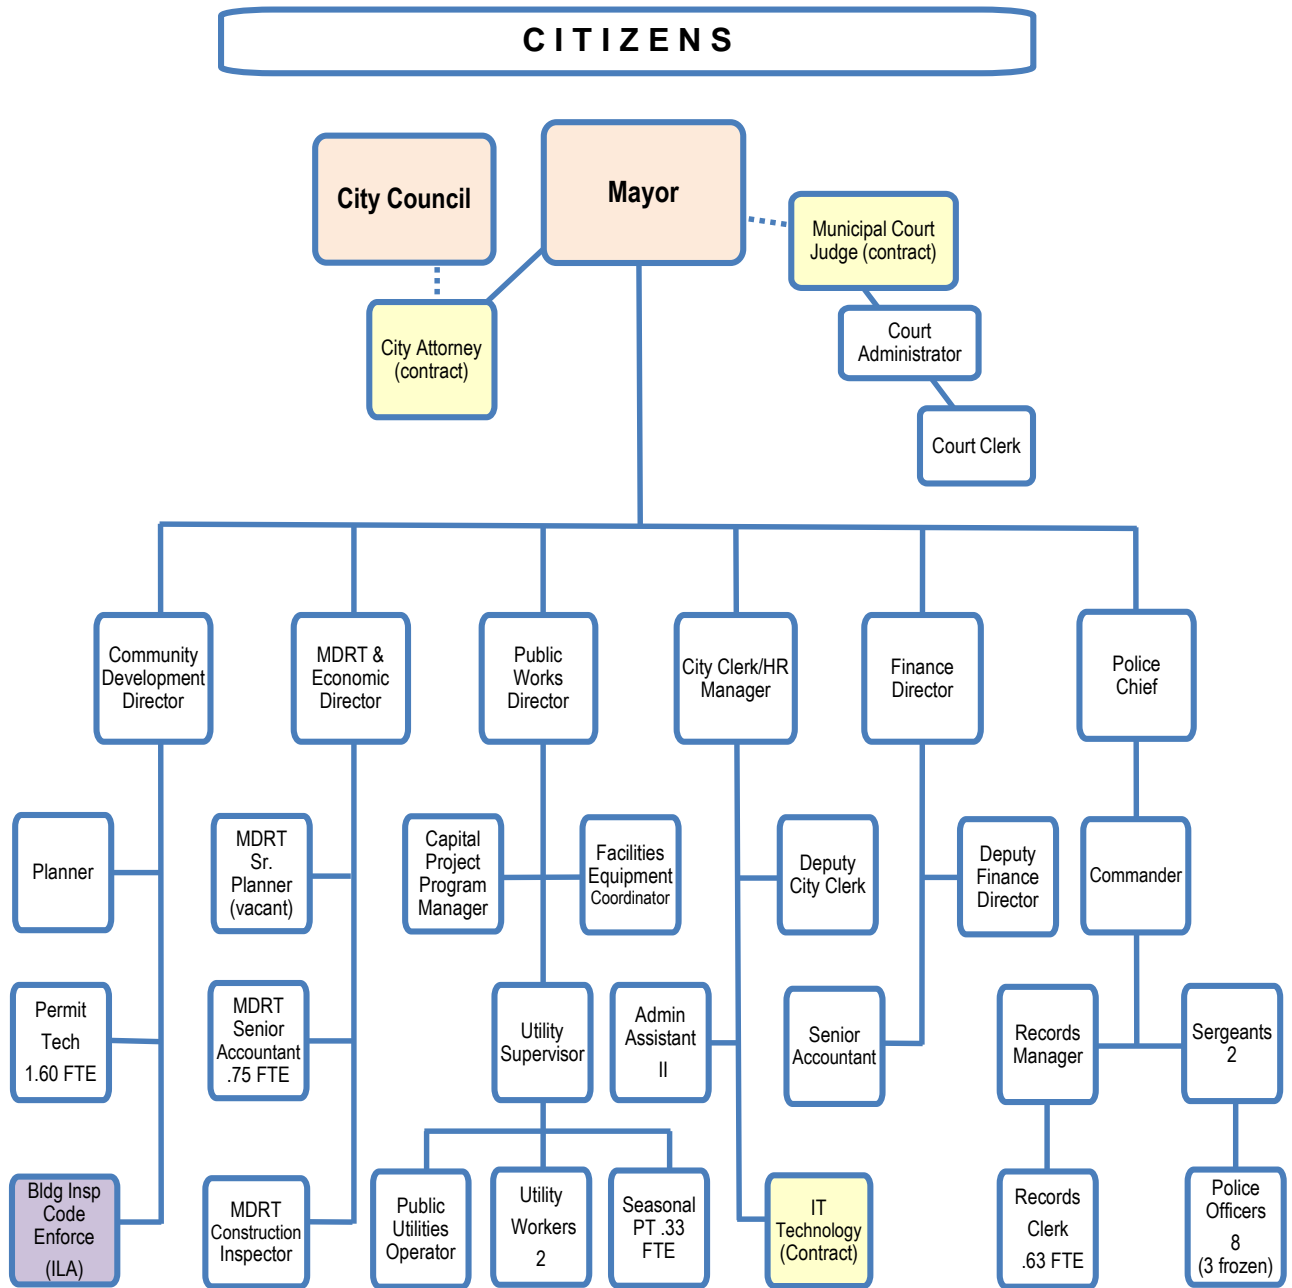

City of Black Diamond 2017 DRAFT Organization Chart

This Chart represents budgeted positions for 2017

Each position is filled by 1 FTE, unless otherwise noted.

Black Diamond is served by Mountain View Fire and Rescue

- Elected Positions
- Consultant
- Contract