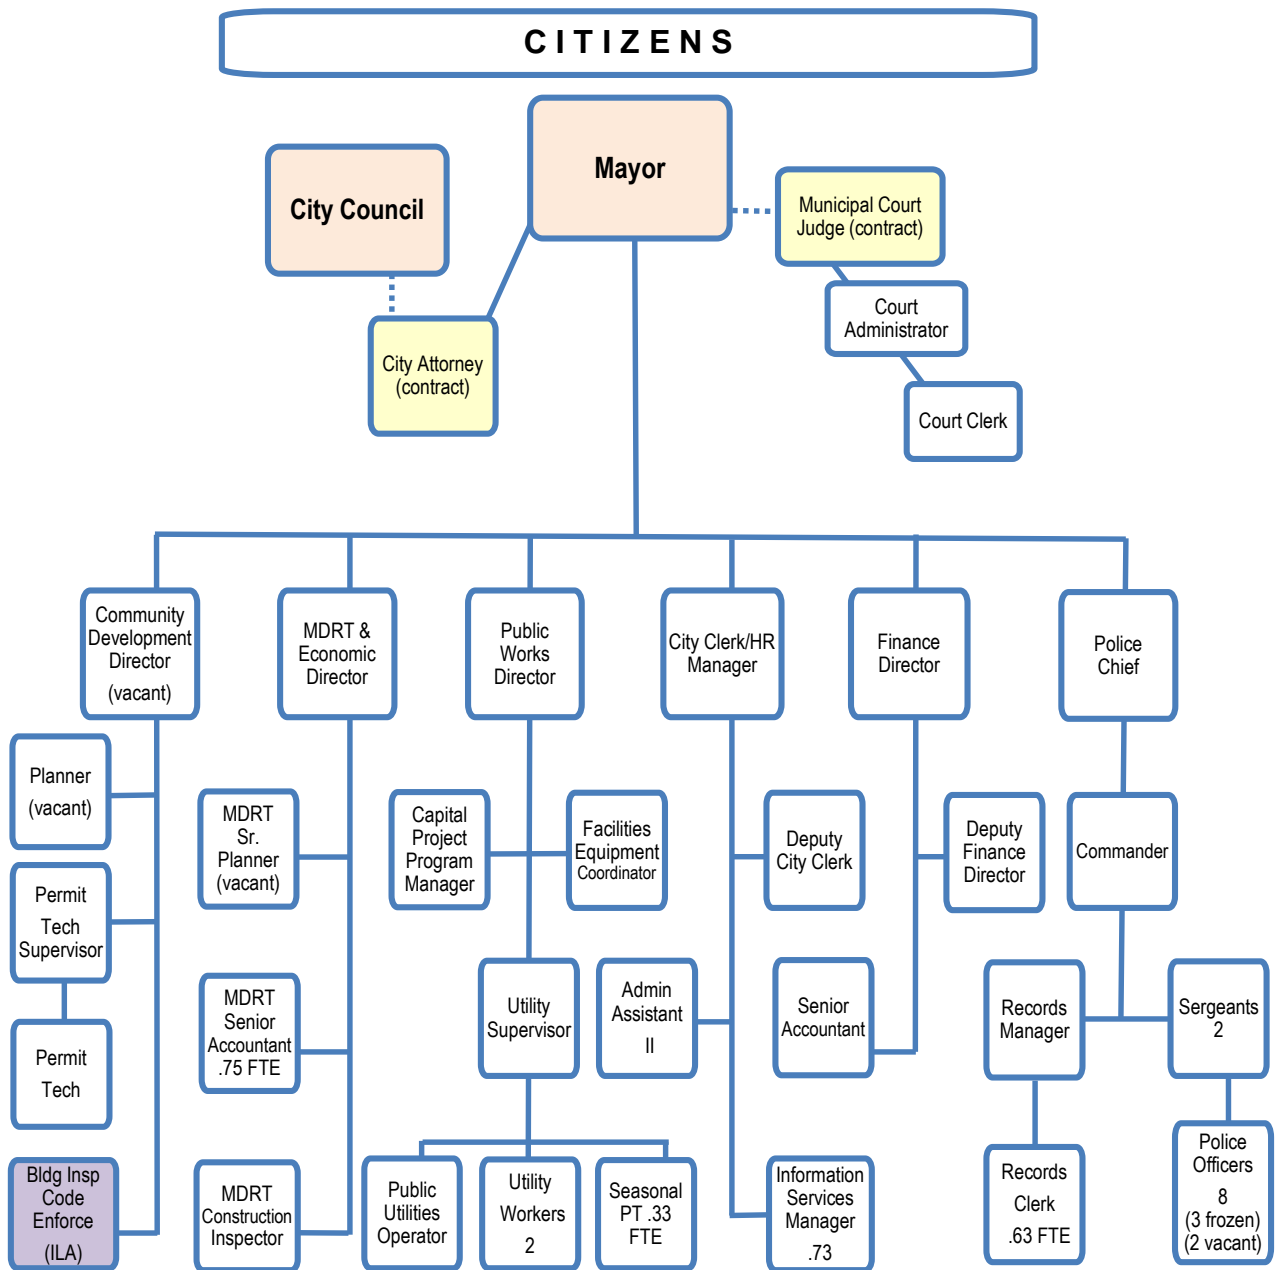

City of Black Diamond 2017 Organization Chart (revised 7/7/17)

This Chart represents budgeted positions for 2017 =34.44 FTE

Each position is filled by 1 FTE, unless otherwise noted.

Black Diamond is served by Mountain View Fire and Rescue

- Elected Positions
- Consultant
- Contract