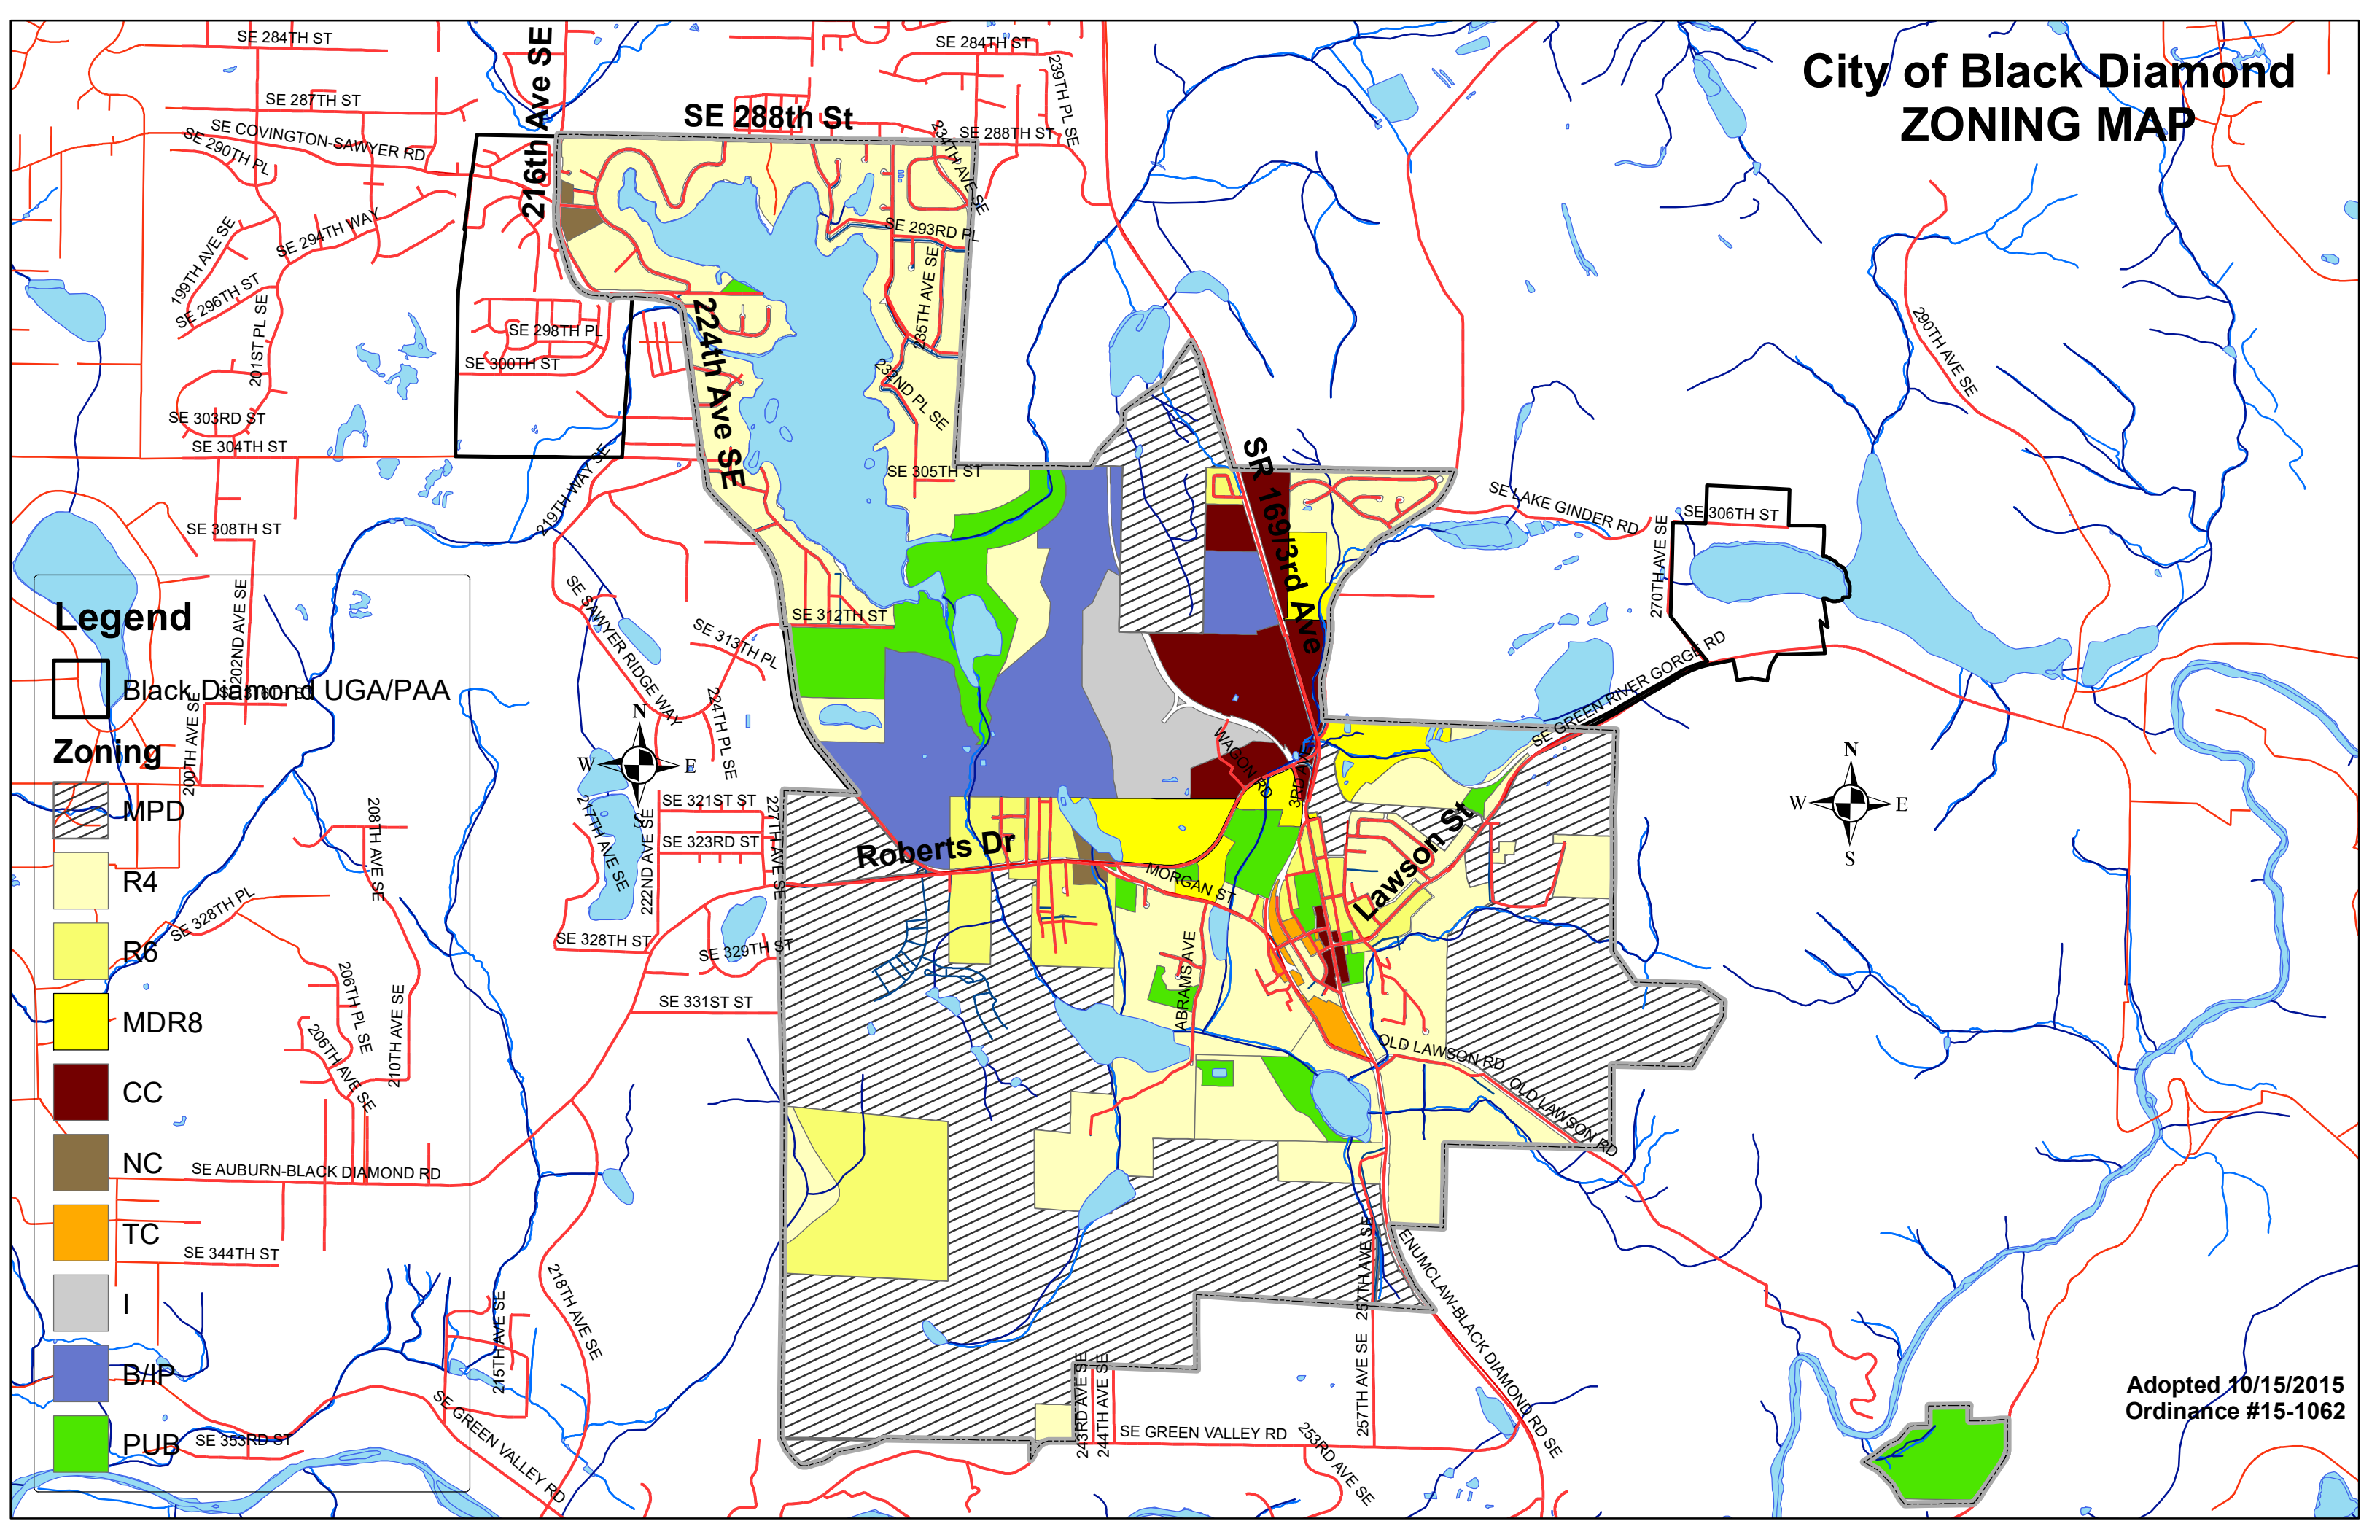

City of Black Diamond ZONING MAP

Legend

-  Black Diamond UGA/PAA
- Zoning**
-  MPD
-  R4
-  R6
-  MDR8
-  CC
-  NC
-  TC
-  I
-  B/IP
-  PUB

Adopted 10/15/2015
Ordinance #15-1062