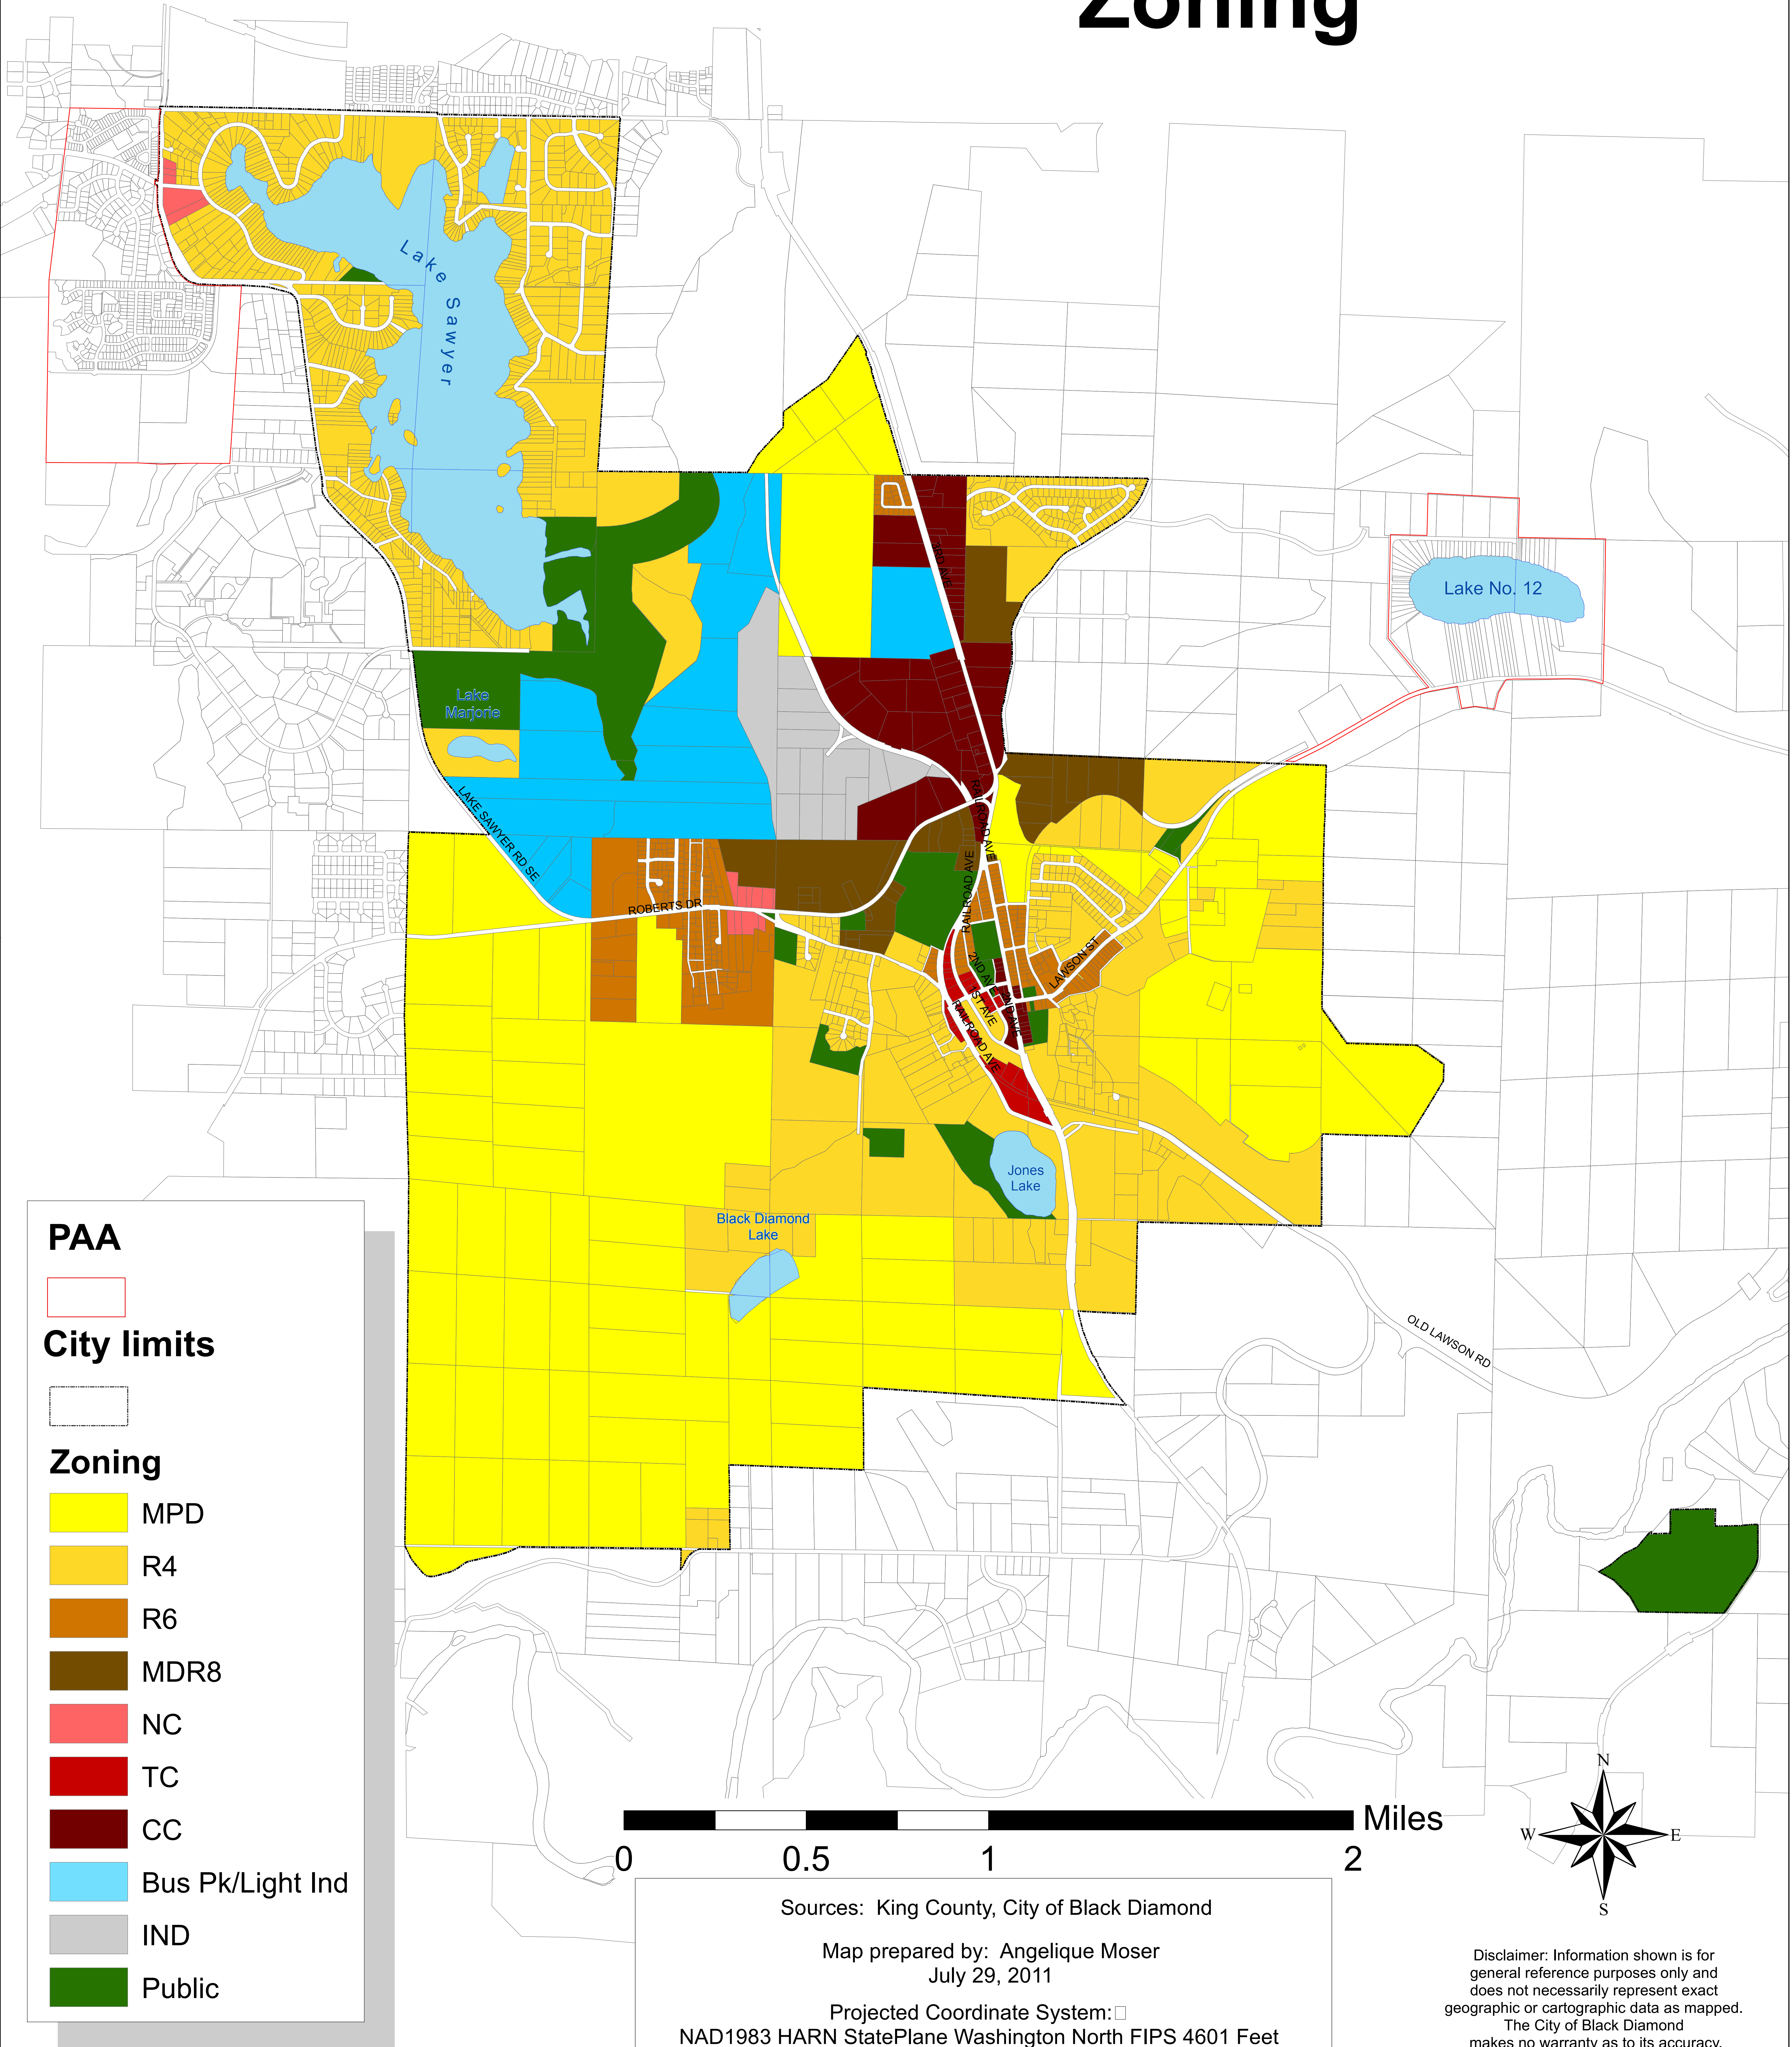

City of Black Diamond Zoning

PAA

City limits

Zoning

-  MPD
-  R4
-  R6
-  MDR8
-  NC
-  TC
-  CC
-  Bus Pk/Light Ind
-  IND
-  Public

Sources: King County, City of Black Diamond

Map prepared by: Angelique Moser
July 29, 2011

Projected Coordinate System:
NAD1983 HARN StatePlane Washington North FIPS 4601 Feet

Disclaimer: Information shown is for general reference purposes only and does not necessarily represent exact geographic or cartographic data as mapped. The City of Black Diamond makes no warranty as to its accuracy.