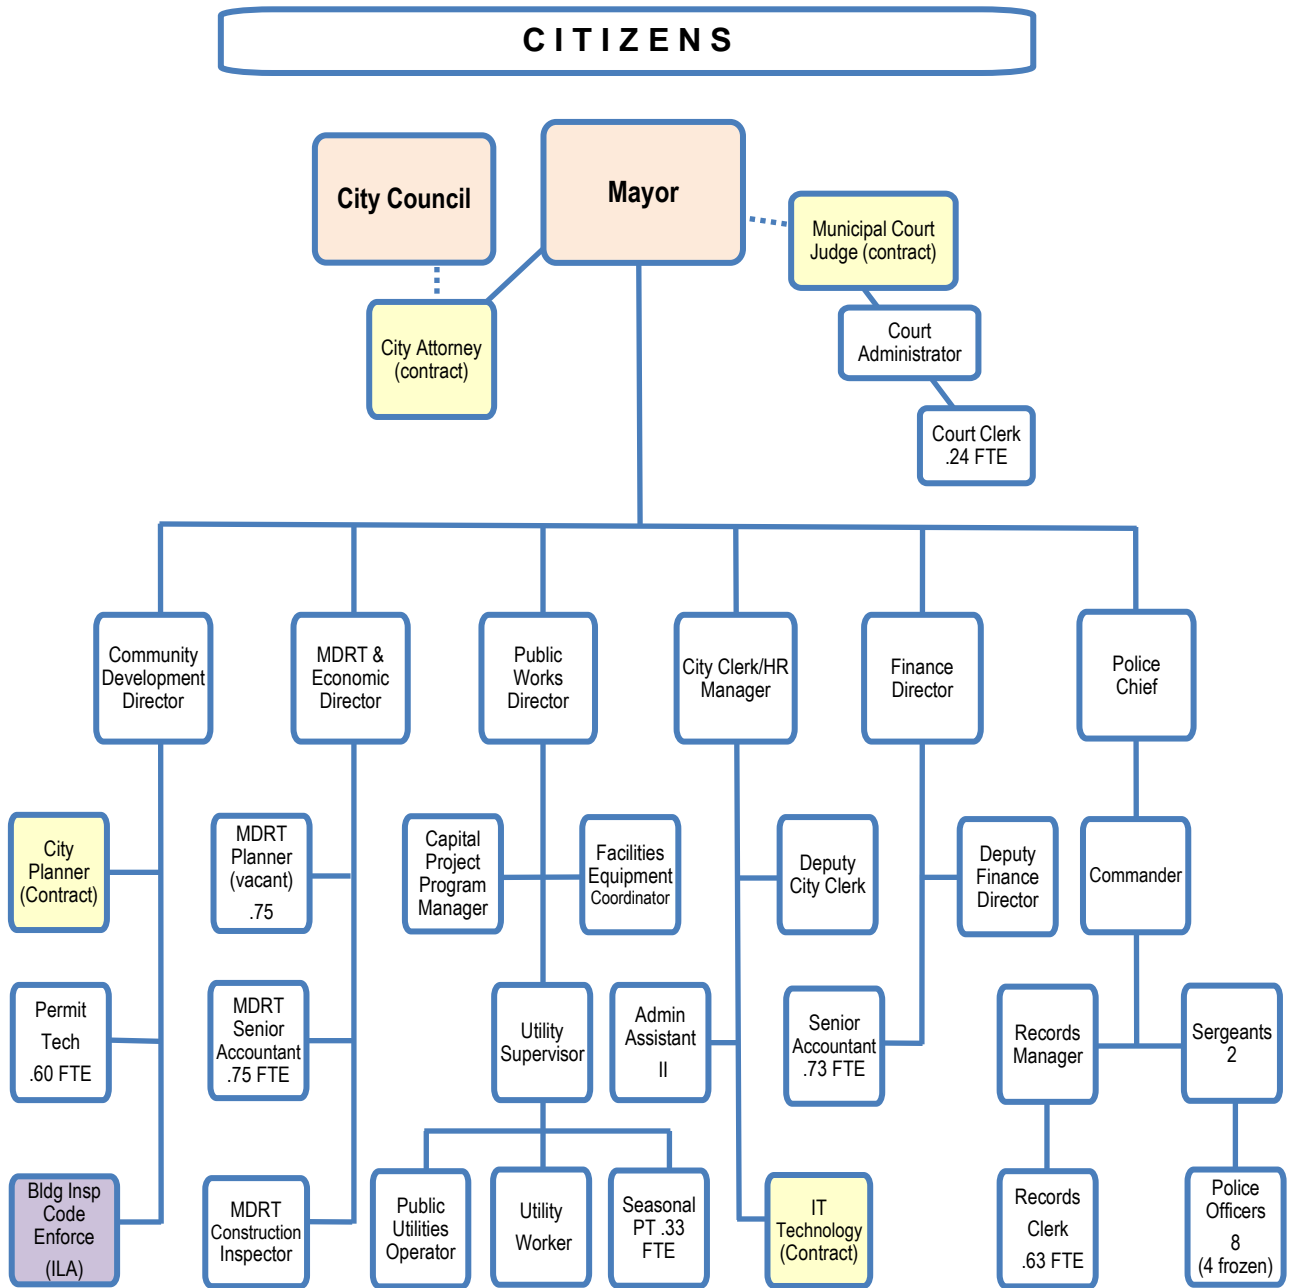

City of Black Diamond 2016 Organization Chart

This Chart represents budgeted positions for 2016

Each position is filled by 1 FTE, unless otherwise noted.

Black Diamond is served by Mountain View Fire and Rescue

- Elected Positions
- Consultant
- Contract