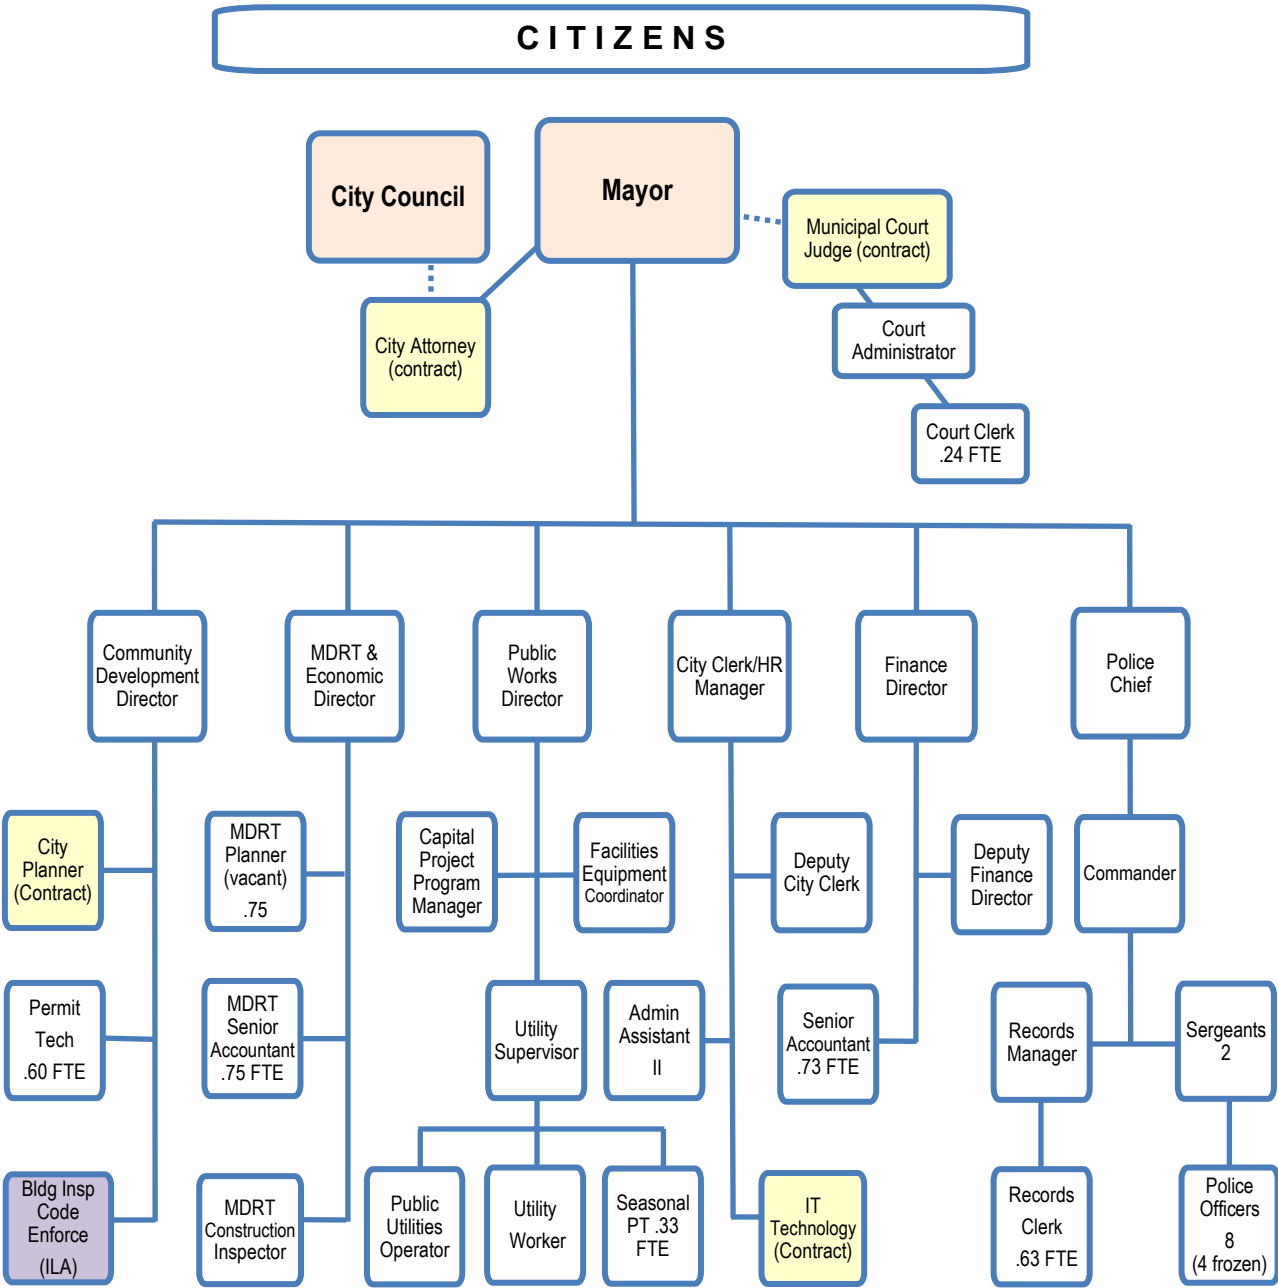

City of Black Diamond 2016 Organization Chart

This Chart represents budgeted positions for 2016

Each position is filled by 1 FTE, unless otherwise noted.

Black Diamond is served by Mountain View Fire and Rescue

- Elected Positions
- Consultant
- Contract